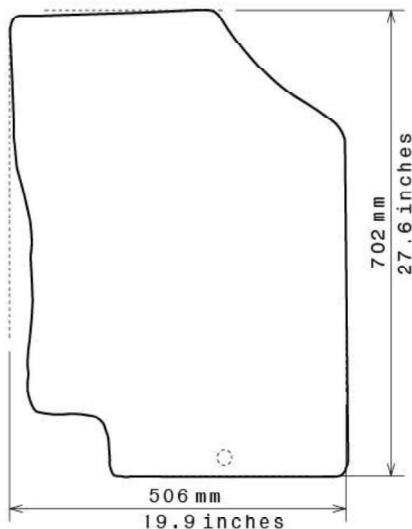

Spaghetti® Floor Mats by
NICOMAN

Best Mats for Your Car, Home & Business!

Photo for illustration purposes only.

Fitment Specifications

Make/Brand	Hyundai
Model/Type	i20
Gen/MK Code	PB MK1
Model Year	2008-2014
Body Type	Hatchback
Non-Slip Type	GECKO
SKU	C 5472

Please check shape/size matches floorpan

LEFT Hand Drive

SCALE: 1/10

Set of 4

Remarks