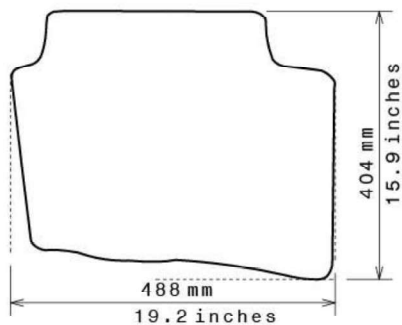

Please check shape/size matches floorpan

LEFT Hand Drive

SCALE: 1/10

Set of 4

Remarks