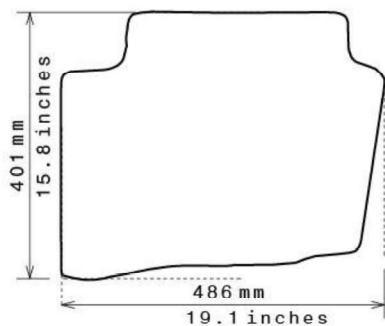

Please check shape/size matches floorpan

LEFT Hand Drive

SCALE: 1/10

Set of 4

Remarks